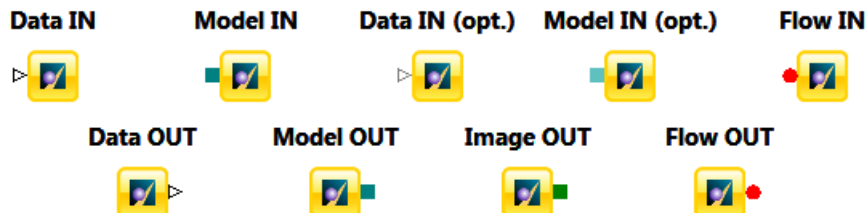

34 Data Handling

20 Supported Data Types

(2 new)

3 Data Renderers

1 New Port Type

	100	110	120	130	140
VL	D	I	L	L	T
VH	Q	V	L	K	S
VL	A	S	E	S	I
VH	I	W	S	G	G
VL	G	T	K	L	E
VH	Y	D	Y	E	F

Need a node? – Let KNIME compile it for you

Select directory containing SVL Sources

SVL: Files are compiled into nodes at
KNIME Start

Dynamic nodes can be used as normal KNIME nodes

Demo? See me in the Coffee break!

Do not miss our Workshop Friday morning !!!